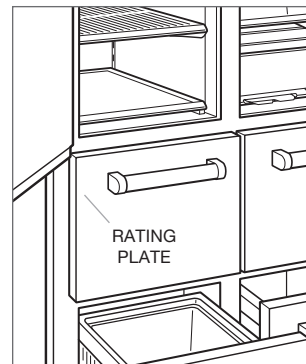

PRO REFRIGERATION

The product rating information is located inside the cabinet, to the left of the upper freezer drawer.