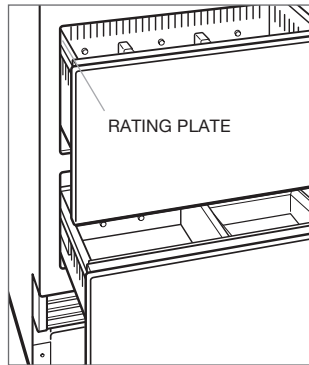

Tall and drawer models.