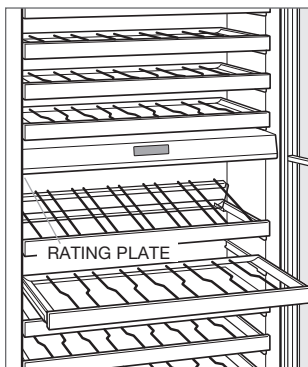

Column models.

Tall and drawer models.

#### UNDERCOUNTER REFRIGERATION

The product rating information is located inside the cabinet, in the upper left area of the unit. For the ice machine, it is located in the upper left corner of the ice storage bin, on the back of the unit.

#### WINE STORAGE

For designer (IW) models, the product rating information is located on the handle side wall, directly below the control panel. For all other models, it is located on the underside of the control panel, on the left.